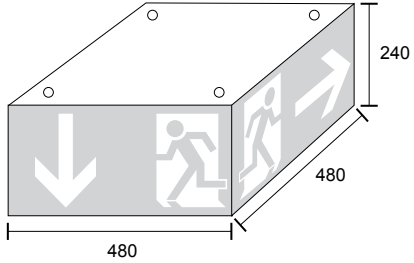

Standard Piktosatz inklusive!
Standard pictograph set included!

W2

Ausführung Version	Bestellnummer Order number	Überbrückungszeit Operating time	Leuchtmittel Illuminant	Batterie Battery	Lumen lumen	Gewicht kg Weight kg

Leuchten für Zentralanlagen - Luminaires for central power supply systems

LED 230V AC/DC*	W1(W/D/P/K)019	-	LED (3W)	-	300	1,2
LED 230V AC/DC*	W2(W/D/P/K)019	-	LED (3W)	-	300	1,8

* - optional mit Überwachung für Zentralanlagen ML – monitoring for central battery systems ML optional

Einzelbatterieleuchten - Self-contained luminaires

LED 3h 230V AC*	W1(W/D/P/K)013	3h	LED (3W)	4,8V / 2,0Ah	300	1,6
LED 3h 230V AC*	W2(W/D/P/K)013	3h	LED (3W)	4,8V / 2,0Ah	300	2,0

* - optional mit SelfControl (SC) | BUS-Überwachung (BC) – SelfControl (SC) | BUS-monitoring (BC)

Bohrabstände W1
Drilling distances W1

Bohrabstände W2
Drilling distances W2

Optionen und Zubehör
Options and Accessories

Kunststoff- und
Industrieleuchten
Plastic and
Industrial luminaires