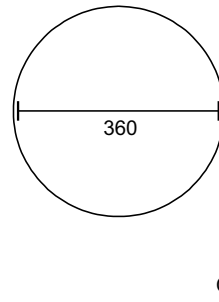

IP65

QR

Bohrabstände QG
Drilling distances QG

Bohrabstände QR
Drilling distances QR

Sicherheitsbeleuchtung
Emergency lighting

Optionen und Zubehör
Options and Accessories